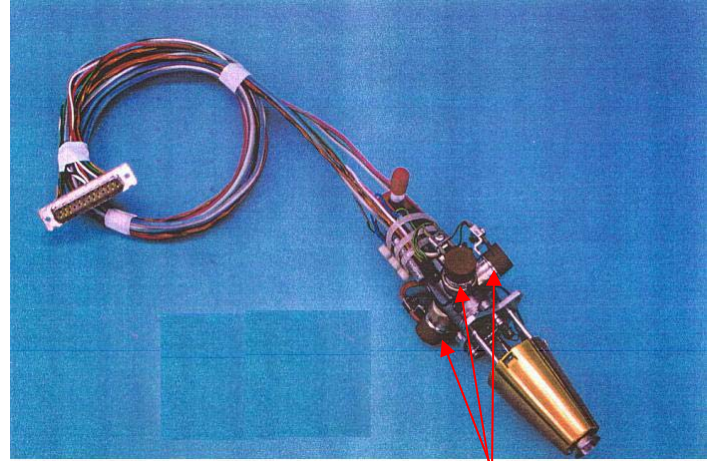

Product Features:

- Hermetically Sealed to withstand Space environments
- Integral Strain Relief to help wire leads withstand high G-loads
- Low Out-gassing overmold isolates electrically conductive terminals
- Withstands extremely High Vibration and Shock levels
- Extended life. Up to 250K cycles depending on electrical load
- Contact ratings to 120VDC
- Tight Temperature Tolerances ($\pm 3^{\circ}\text{F}$, $\pm 1.7^{\circ}\text{C}$)

The 3200 series device has been used on virtually every major space program for over twenty years, including the Mars Pathfinder, Hubble Space Telescope, GPS, Mars Explorer and the Space Shuttle. Applications include heater controls for batteries, gimbals, inertial guidance systems, avionics and propellant lines.

PRICING: Varies with quantity, required temperature accuracy and test requirements. Contact the factory.

WHY WE WON:

- Custom Design provides a cost effective solution for the customers needs.
- Tighter tolerances than competitors devices
- Extended life cycle capabilities meet the requirements of long-term space missions
- Honeywell recognized as the High Reliability leader due to NASA qualification
- Over 25 years of experience in space flight applications

POTENTIAL CUSTOMERS FOR THIS PRODUCT:

Boeing	EADS Astrium	General Dynamics
Ball Aerospace	Alcatel	Lockheed Martin
NASA	Eastman Kodak	Northrup Grumman

3200 Series Thermostats