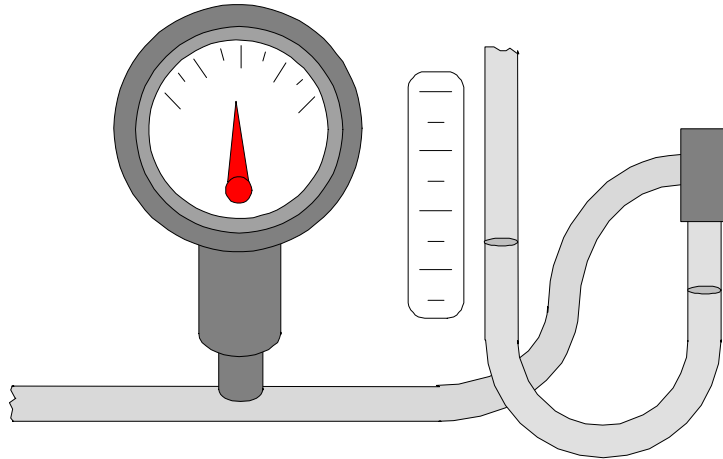

## Pressure Detection - Rubber Tires

PRESSURE  
AP 00251

### PRODUCT

Pressure sensor 242PC60G

### APPLICATION DESCRIPTION

The cure rate for rubber tires is affected by changes in factory air. The air is monitored by gauges, but the customer wanted to sound an alarm in case the operator is not watching the gauges.